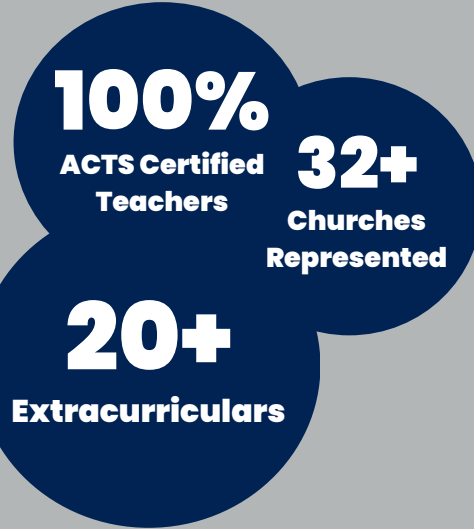

ACADEMIC PATHWAYS

Advanced Diploma
Associate of Arts Degree (CCU)
Dual Enrollment (CCU & GBS)
Multiple Foreign Languages
Vocational
STEM

GRADING WEIGHT

4.0 - Standard
4.5 - Honors
5.0 - Dual Enrollment

**74,000+ ft² of
Educational Facilities**

**93% OF PARENTS ARE HAPPY WITH ADMIN
COMMUNICATION**

**94% OF PARENTS HAPPY WITH SMLCA'S BIBLICAL
WORLDVIEW IMMERSION**

**95% OF PARENTS SEE TEACHERS AND ADMIN
AS APPROACHABLE**

Honors Recipient*

PREPARING STUDENTS FOR TODAY, TOMORROW, AND ETERNITY